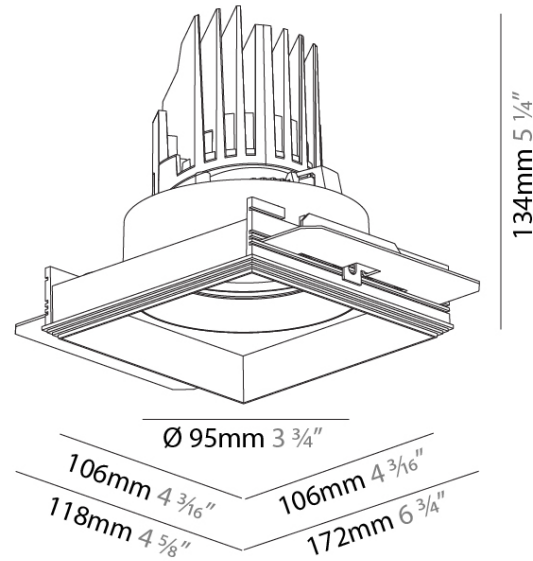

ELECTRICAL

Lamp Type: LED (Zhaga Standard)
Input Wattage (W): 13.2 (2700K) / 16.5
Total Output Wattage (W): 12 (2700K) / 15
Dimming: Tri-Mode (Non-Dimming and Phase Dimming (120Vac only) and 0-10V Dimming)
Driver Included: No
Driver Location: Recessed Housing
Driver Type: Constant Current - Universal
Driver Class: Class 2
Housing: See components
Input Voltage (V): 120 - 277
Constant Current (MA): 350

LED

Number of LEDs: 1
Color Temperature (°K): 2700 / 3000 / 3500 / 4000
Max. Delivered Lumen (lm): 850 / 950 / 1019 / 1040
Nominal Lumen (lm): 960 / 1070 / 1156 / 1180
CRI: >90 CRI
Efficiency (%): 88.5
Lamp Life (hrs): 50000
Upon Request: RGB-W Tunable White Special Color Temperature Special LED

OPTICAL

Reflector: 10
Adjustability: Rotational 355°; Tilt 30°
Upon Request: Special Beam Angles

RATINGS AND CERTIFICATIONS

Available for international specifications by adding "INT" at the end of the existing Model #. For assistance on 'custom' specifications, contact zteam@zaneen.com. In a constant effort to supply the best product, we reserve the right to change specifications or materials without notice. The most recent specification sheets are found at zaneen.com
IP rating: IP20