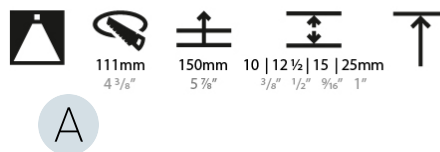

ELECTRICAL

Lamp Type: LED (Zhaga Standard)
Input Wattage (W): 13
Total Output Wattage (W): 11.8
Dimming: Tri-Mode (Non-Dimming and Phase Dimming (120Vac only) and 0-10V Dimming)
Driver Included: No
Driver Location: Recessed Housing
Driver Type: Constant Current - Universal
Driver Class: Class 2
Housing: See components
Input Voltage (V): 120 - 277
Constant Current (MA): 350

LED

Number of LEDs: 1
Color Temperature (°K): 2700 / 3000 / 3500 / 4000
Max. Delivered Lumen (lm): 876 / 909 / 955 / 974
Nominal Lumen (lm): 1304 / 1352 / 1421 / 1450
CRI: >90 CRI
Efficiency (%): 87.9 / 88.4 / 87.9
Lamp Life (hrs): 50000
Upon Request: RGB-W Tunable White Special Color Temperature Special LED

OPTICAL

Reflector°: 18 / 42 / 60
Optic°: Lens Pack - No Lens / Linear Spread Lens / Honeycomb / Spread Lens
Upon Request: Special Beam Angles

RATINGS AND CERTIFICATIONS

382, F 416-247-9319, www.zaneen.com

Created by Interchange for North American Standards at the end of the existing Model #. For assistance on 'custom' specifications, contact zteam@zaneen.com. In a constant effort to supply the best product, we reserve the right to change specifications or materials without notice. The most recent specification sheets are found at zaneen.com

IP rating: IP20