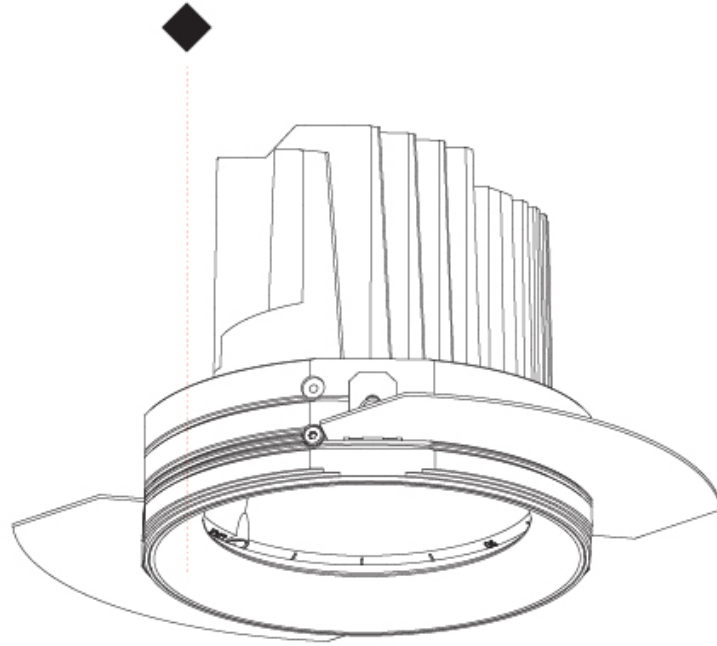

BIONIQ ROUND SEMI ADJUSTABLE TRIMLESS

A35209-

PROJECT

TYPE

SPECIFIER

QUANTITY

DATE

A